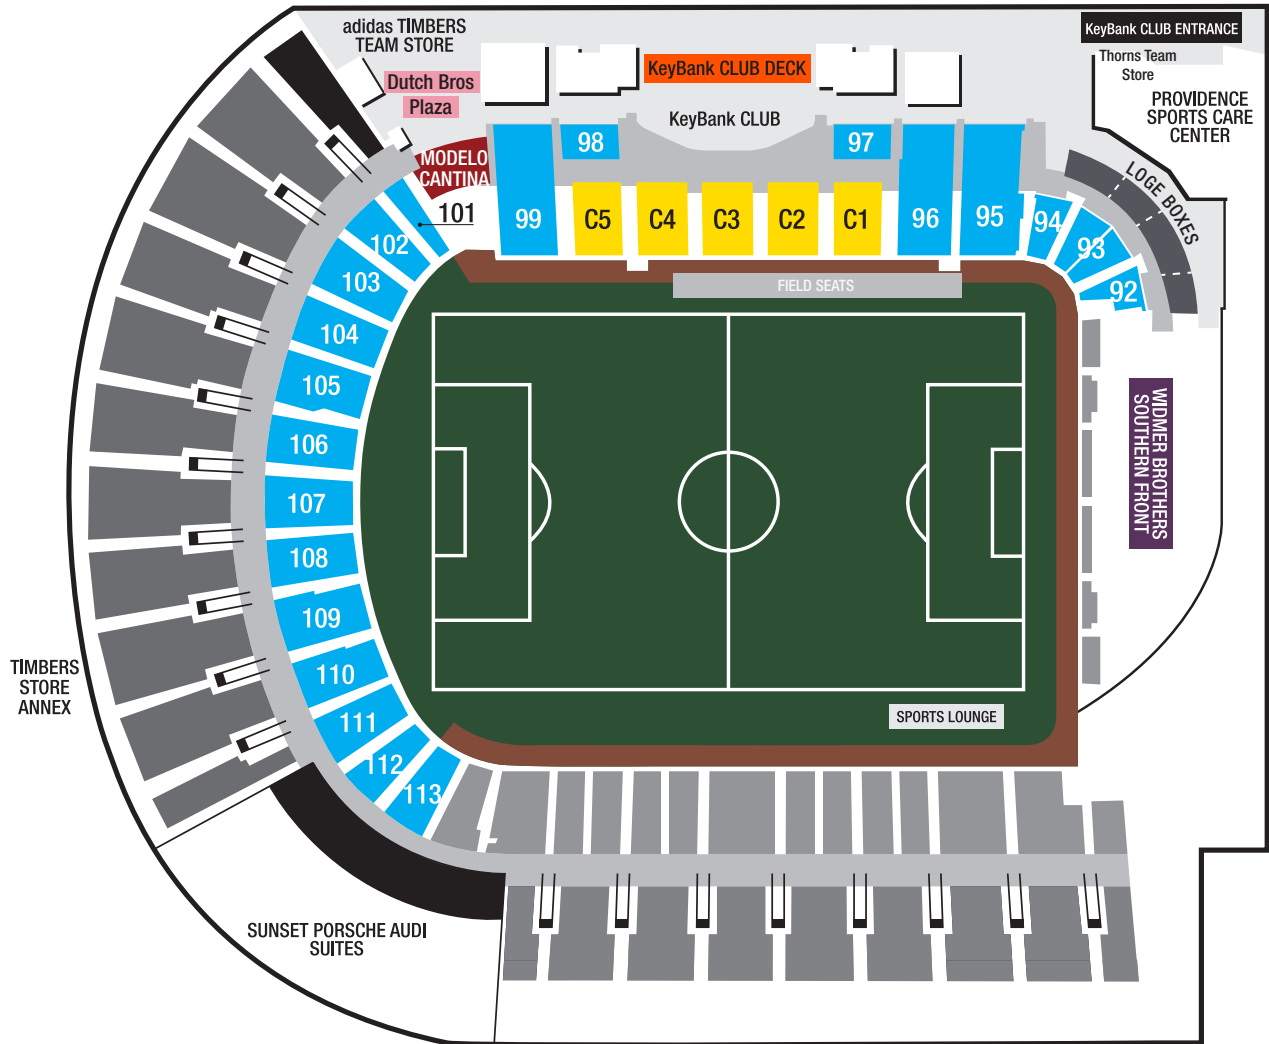

T2 TICKET PRICES

SECTION	SEASON TICKETS	GROUP	INDIVIDUAL
■ RESERVED	\$150	\$15	\$20
■ GENERAL ADMISSION	\$100	\$8	\$10
■ KEYBANK CLUB DECK		\$40	
■ DUTCH BROS. PLAZA		\$30	
■ MODELO CANTINA		\$25	
■ WIDMER BROS. SOUTHERN FRONT		\$20	