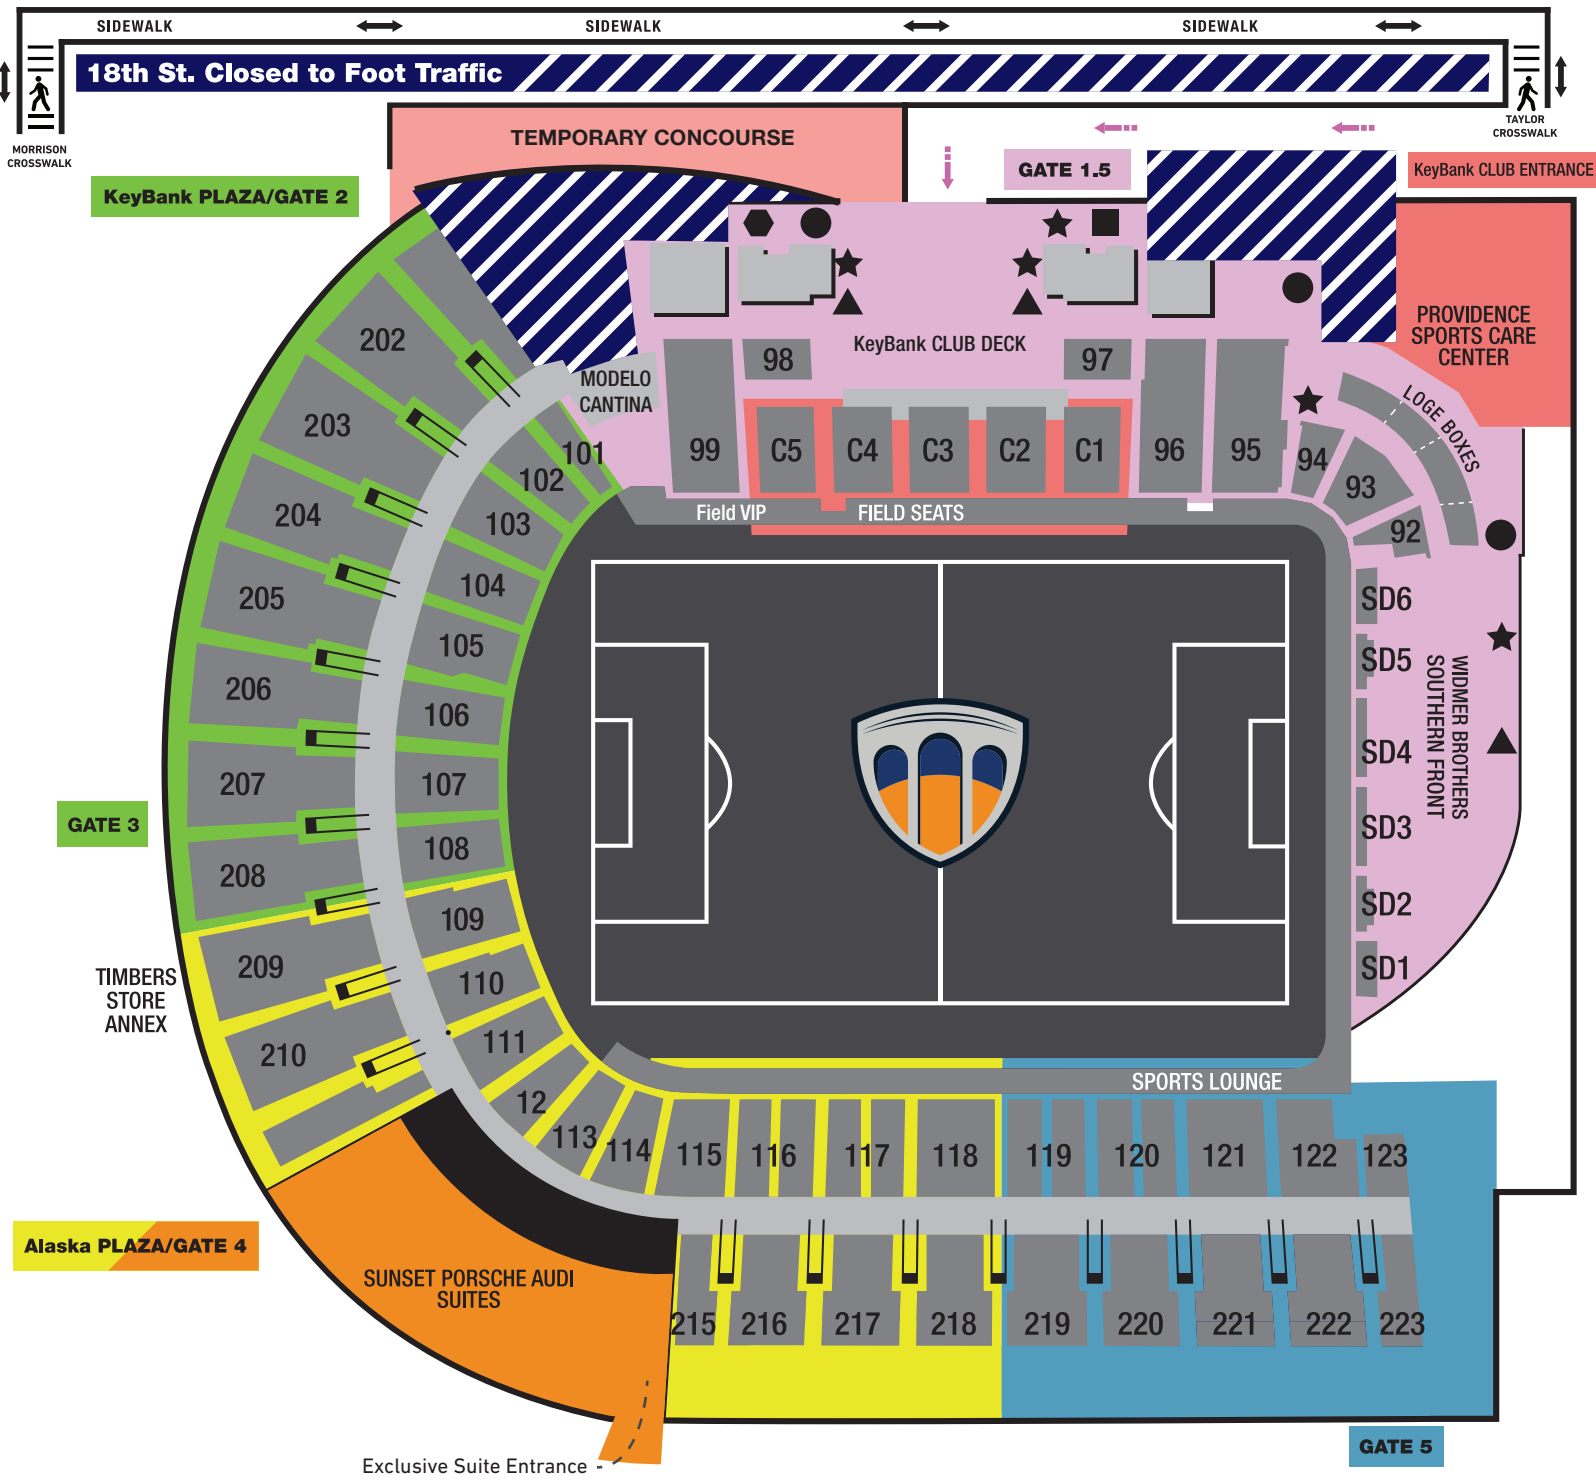

RECOMMENDED GATE ENTRIES

- OTHER**
- MERCHANDISE
 - ★ BEER/LIQUOR
 - ▲ FOOD CART
 - HAWKING CART
 - ◆ ADA PORTABLE TOILETS

- RECOMMENDED GATE ENTRIES**
- GATE 1 CLOSED
 - GATE 1.5
 - GATE 2/3
 - GATE 4
 - GATE 5 (NO ADA ACCESS)
 - KeyBank CLUB ENTRANCE

/// CLOSED DUE TO CONSTRUCTION